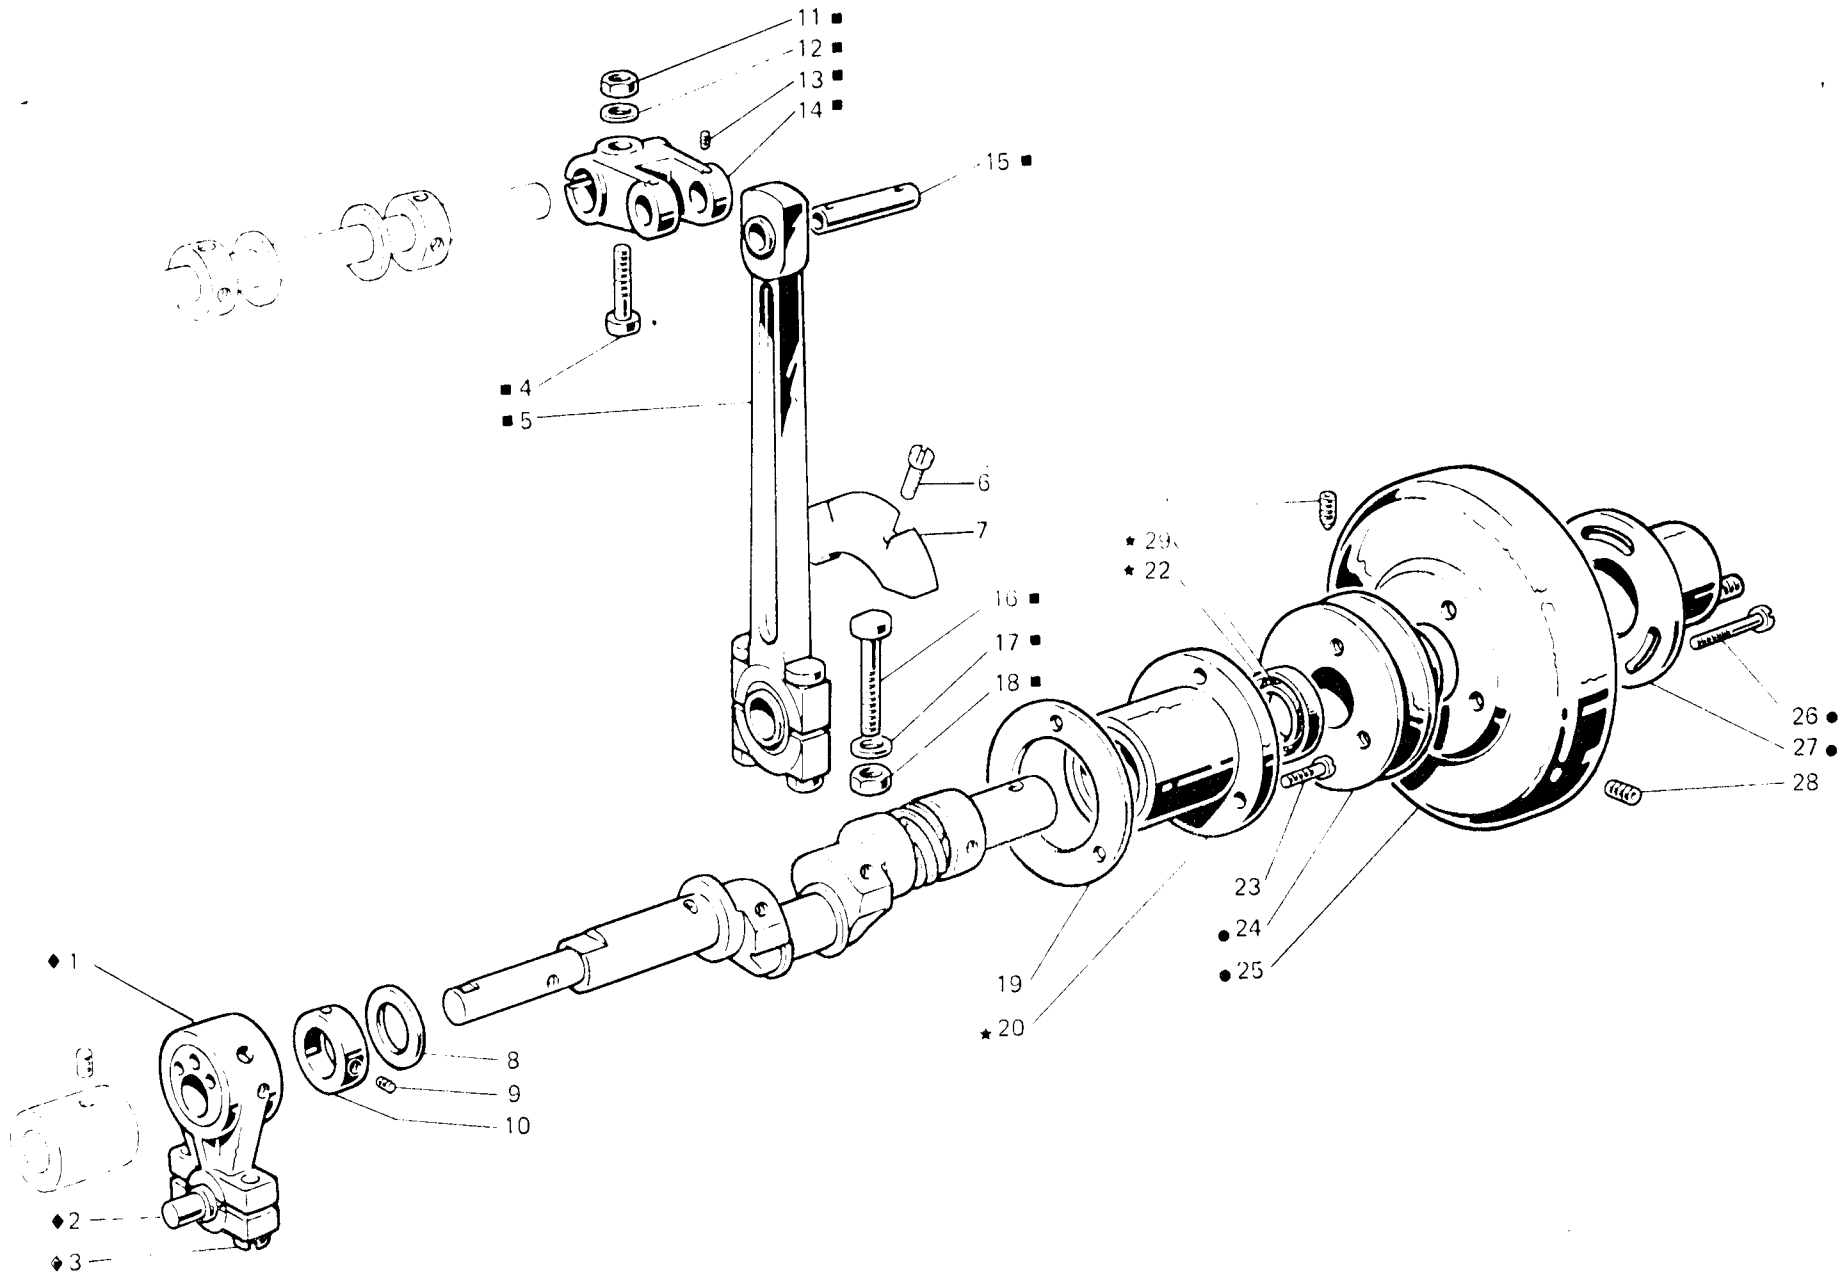

Fig. N. Abb N.	Part N. Piece N. Bestell N. Pezza N.	Qt. Anzahl	DESCRIZIONE	DESCRIPTION	DESCRIPTION	BENENNUNG	DESCRIPCION
★	308013-4-02	1	bussola destra completa	right bush assembly	bague droite complète		
●	308794-4-00	1	volantino completo	pulley assembly	volant complet		
■	308178-4-01	1	gruppo biella principale	main con rod assembly	groupe bielle principale		
◆	310356-4-00	1	biella con eccentrico e viti compl.	con-rod and screw assembly	bielle avec excentrique et vis compl.		
1	308256-3-00	1	biella con eccentrico e viti	con-rod with cam and screw	bielle avec excentrique et vis		
2	308310-0-00	1	perno a sfera	ball joint	pivot à sphère		
3	308802-0-00	2	vite per biella	screw for con-rod	vis pour bielle		
4	308855-0-00	1	vite	screw	vis		
5	308174-3-01	1	biella principale completa	main con-rod assembly	bielle principale complète		
6	741088-2-00	4	vite	screw	vis		
7	314168-0-00	2	contrappeso	counterweight	contrepoids		
8	704869-0-00	1	rondella	washer	rondelle		
9	729013-2-00	2	vite	screw	vis		
10	314188-2-00	1	distanziale con viti	spacer with screw	entretoise avec vis		
11	746408-2-00	1	dado	nut	écrou		
12	704419-0-00	1	rondella	washer	rondelle		
13	745812-2-00	2	vite	screw	vis		
14	308159-2-01	1	manovella	crank	manivelle		
15	308166-0-00	1	perno	pin	pivot		
16	308161-0-00	2	vite	screw	vis		
17	308149-0-01	2	rondella	washer	rondelle		
18	308162-0-00	2	dado	nut	écrou		
19	308127-0-00	1	guarnizione	gasket	garniture		
20	308012-2-00	1	bussola	bush	bague		
21	730054-2-00	1	vite per volantino	screw for pulley	vis pour volant		
22	700596-0-00	1	anello di tenuta	retainer ring	bague d'étanchéité		
23	742222-2-00	3	vite	screw	vis		
24	308197-0-00	1	puleggia	pulley	poulie		
25	308410-0-00	1	colonna	column	colonne		
26	741984-2-00	3	vite	screw	vis		
27	308795-0-00	1	eccentrico	eccentric	excentrique		
28	729044-2-00	1	vite	screw	vis		
29	308389-0-00	1	anello elastico	spring ring	anneau élastique