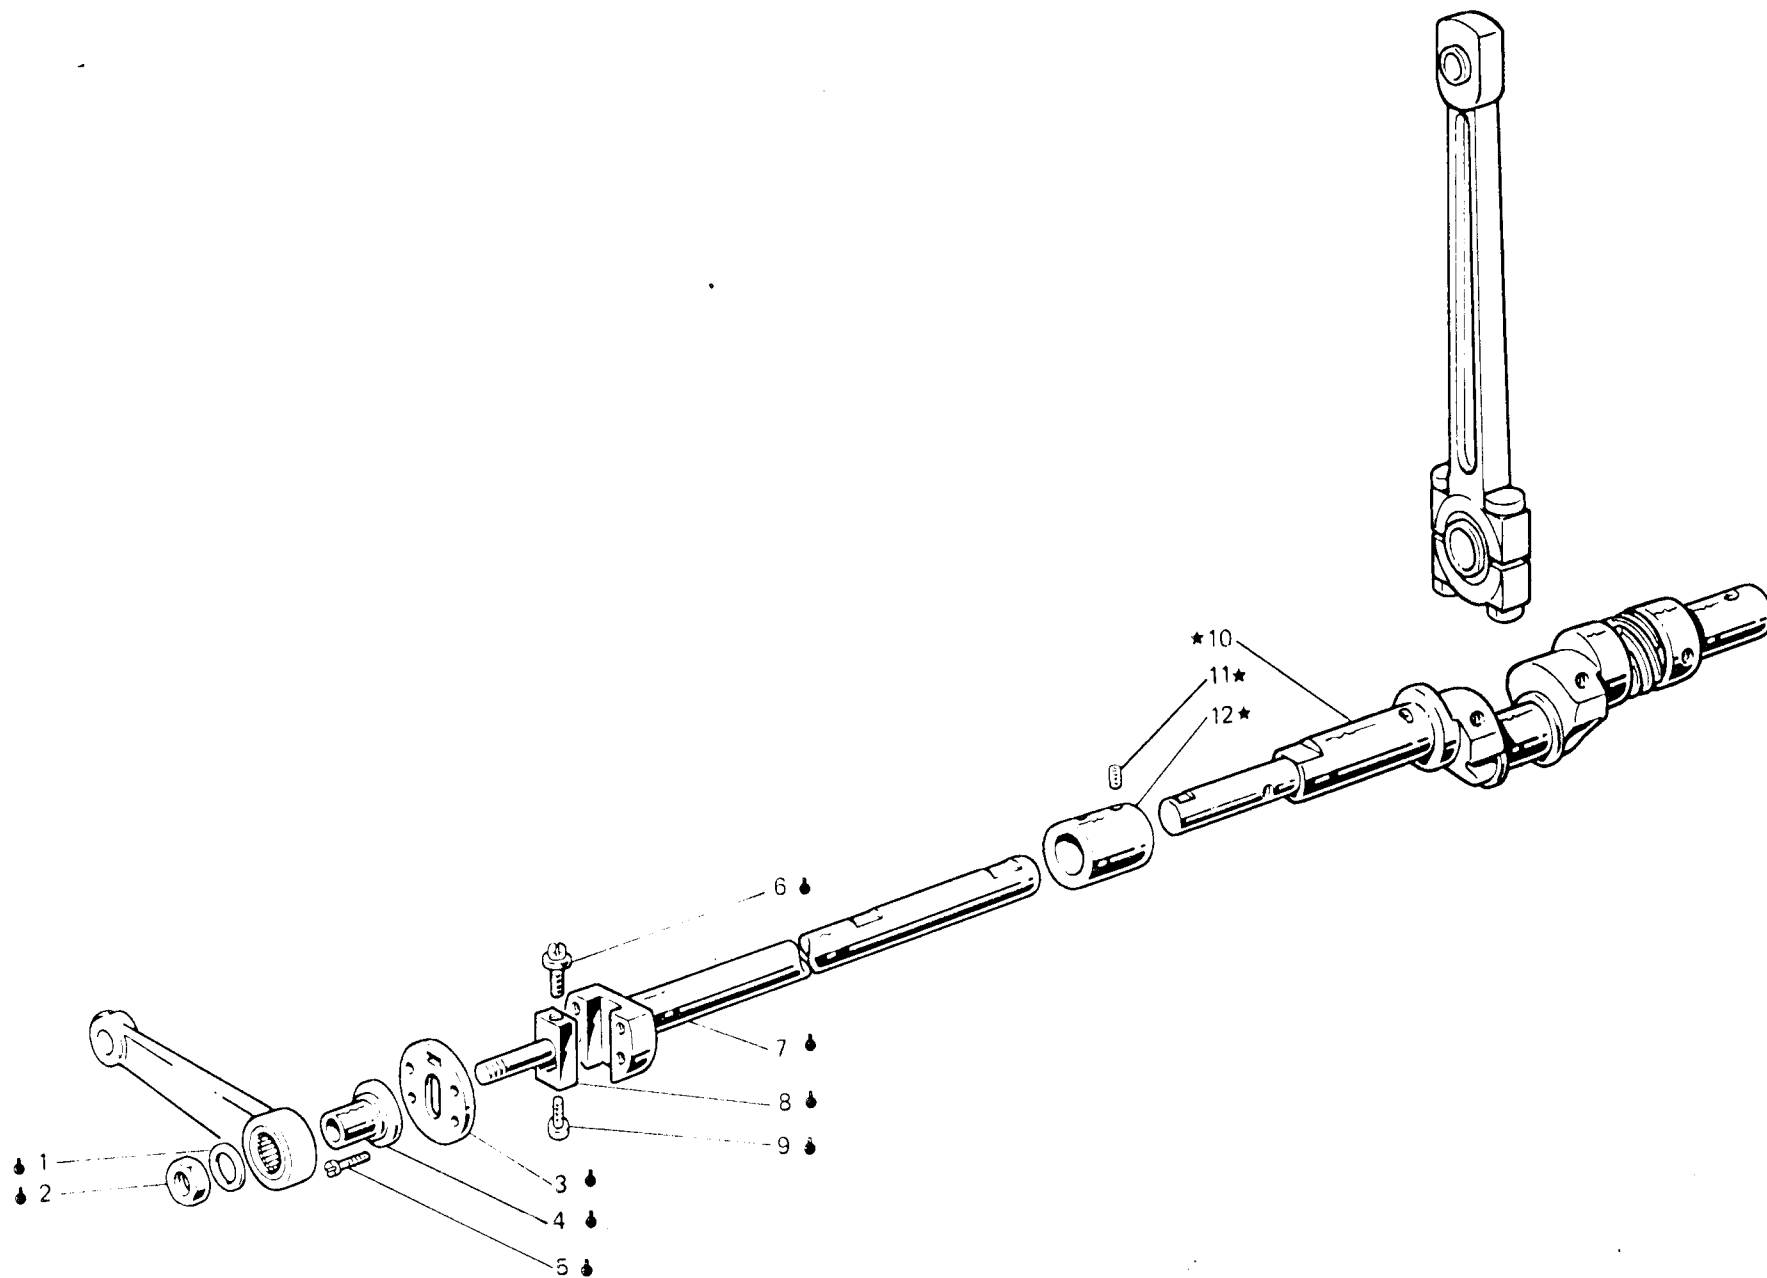

Fig. N. Abb. N.	Part. N. Bestell N. Piece N. Pieza N.	Qt. Anzahl	DESCRIZIONE	DESCRIPTION	DESCRIPTION	BENENNUNG	DESCRIPCION
★	309703-4-10	1	gruppo albero infer.compl. (con fig. 1)	lower shaft assembly (with fig. 1)	arbre inférieur complet (avec fig. 1)		
1	308357-4-01	1	semialbero infer.sinistro compl.	left lower shaft assembly	semi-arbre inf. gauche compl.		
2	704814-0-00	1	rondella	washer	rondelle		
3	746612-2-00	1	dado	nut	écrou		
4	308774-2-00	1	piastra a disco	disc plate	plaque		
5	303458-0-12	1	bussola	bush	bague		
6	724441-0-00	4	vite	screw	vis		
7	308281-0-00	1	vite di registro	screw	vis		
8	308380-2-10	1	semialbero	half-shaft	semi-arbre		
9	308278-0-01	1	perno	pin	pivot		
10	308780-2-00	1	vite di registro	screw	vis		
11	314250-3-00	1	semialbero inf.destro	right lower half-shaft	semi-arbre inf. droite		
12	745827-2-00	4	vite per manicotto	screw for coupling	vis pour manchon		
	308015-0-00	1	manicotto	coupling	manchon