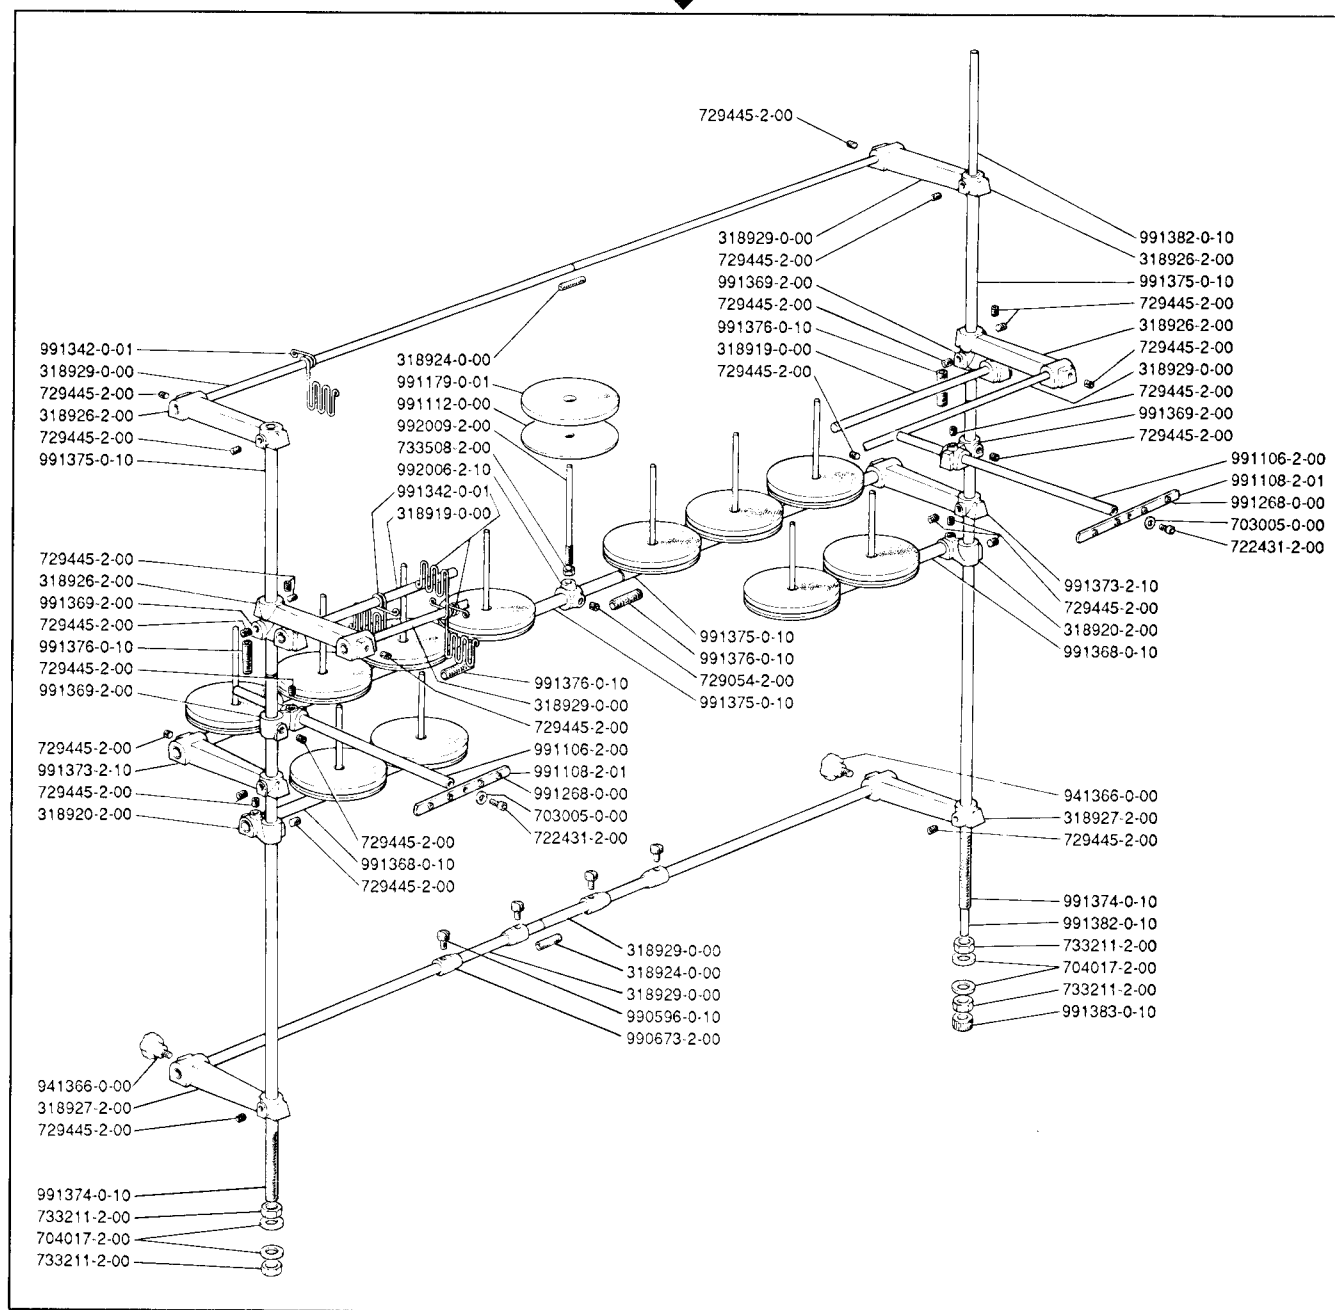

318922-5-00

GA3-34-2MR-25
GA3-34-2MR-26
GA3-34-2MR-43
GB3-34-2MR-25
GB3-34-2MR-26
GB3-34-2MR-43
GD3-34-2MR-25
GD3-34-2MR-26
GD3-34-2MR-43
GA3-34-2WR-25
GA3-34-2WR-26
GA3-34-2WR-35
GA3-34-2WR-43
GB3-34-2WR-25
GB3-34-2WR-26
GB3-34-2WR-35
GB3-34-2WR-43
GD3-34-2WR-25
GD3-34-2WR-26
GD3-34-2WR-35
GD3-34-2WR-43

991342-0-01
318929-0-00
729445-2-00
318926-2-00
729445-2-00
991375-0-10

318924-0-00
991179-0-01
991112-0-00
992009-2-00
733508-2-00
992006-2-10
991342-0-01
318919-0-00

729445-2-00
318926-2-00
991369-2-00
729445-2-00
991376-0-10
729445-2-00
991369-2-00

729445-2-00
991373-2-10
729445-2-00
318920-2-00
729445-2-00
991368-0-10
729445-2-00

991376-0-10
318929-0-00
729445-2-00
991106-2-00
991108-2-01
991268-0-00
703005-0-00
722431-2-00

941366-0-00
318927-2-00
729445-2-00

991374-0-10
733211-2-00
704017-2-00
733211-2-00

729445-2-00
318929-0-00
729445-2-00
991369-2-00
729445-2-00
991376-0-10
318919-0-00
729445-2-00

991382-0-10
318926-2-00
991375-0-10
729445-2-00
318926-2-00
729445-2-00
318929-0-00
729445-2-00
991369-2-00
729445-2-00

991106-2-00
991108-2-01
991268-0-00
703005-0-00
722431-2-00

991373-2-10
729445-2-00
318920-2-00
991368-0-10

991375-0-10
991376-0-10
729054-2-00
991375-0-10

941366-0-00
318927-2-00
729445-2-00

991374-0-10
991382-0-10
733211-2-00
704017-2-00
733211-2-00
991383-0-10

318929-0-00
318924-0-00
318929-0-00
990596-0-10
990673-2-00