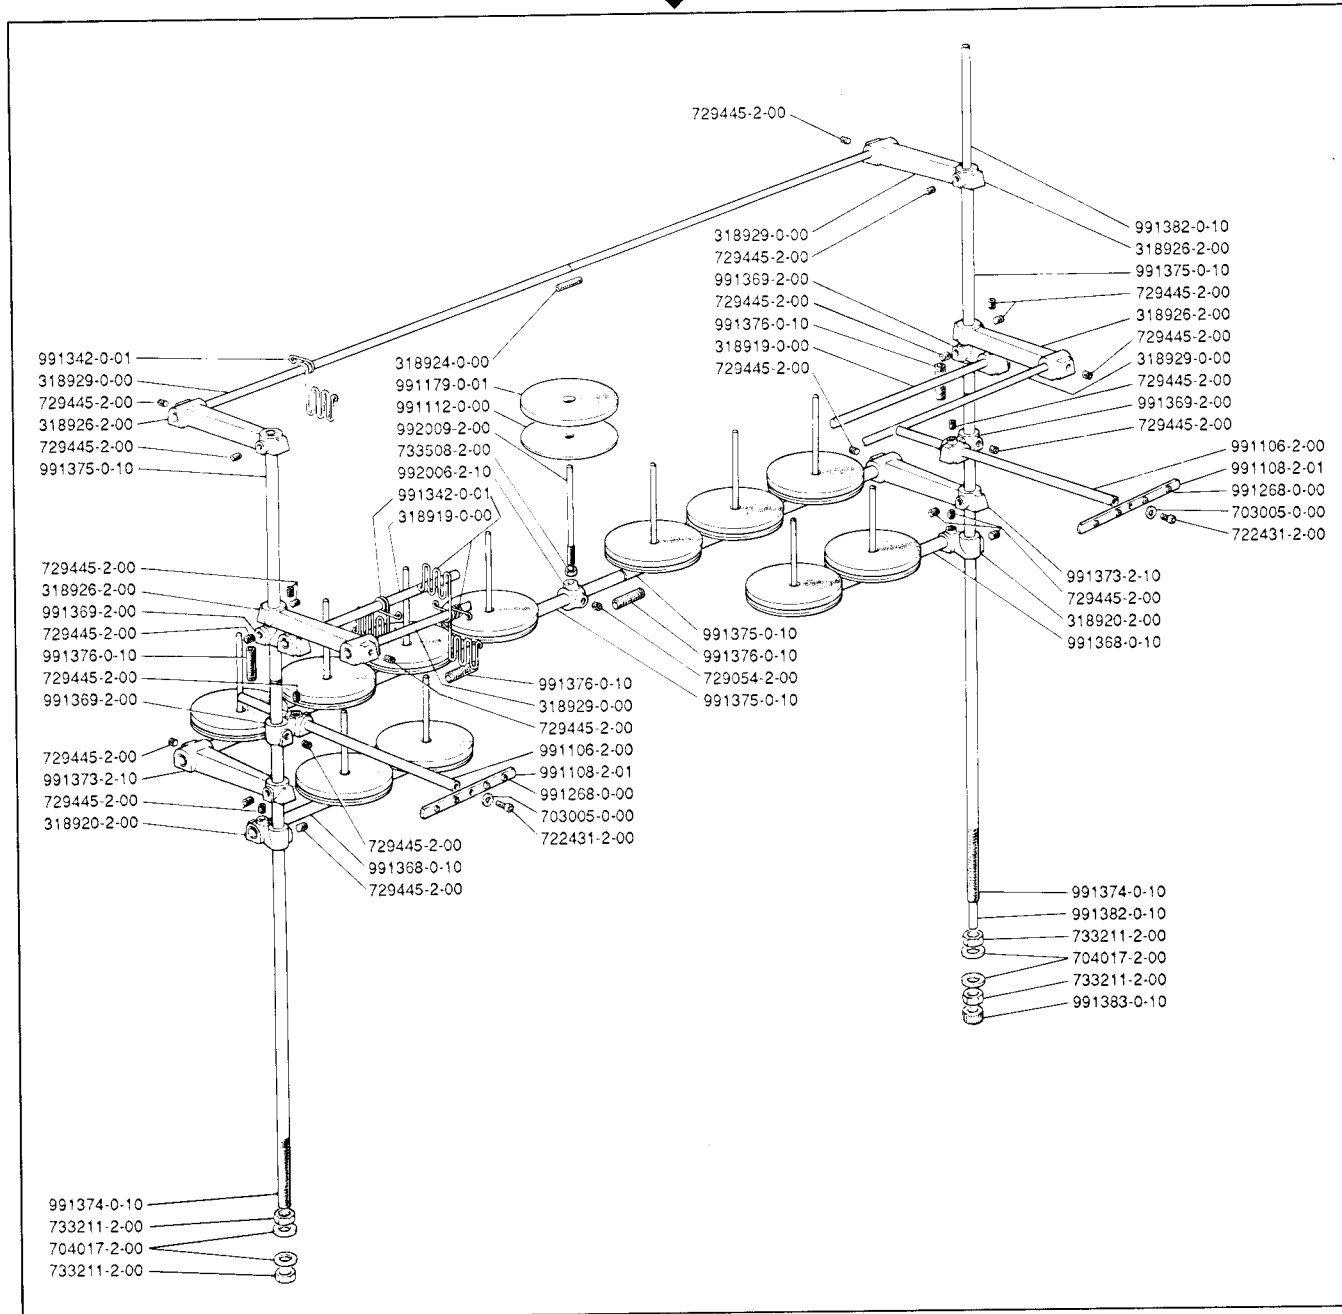

- GA3-16-2MD-02
- GA3-16-2MD-03
- GB3-16-2MD-02
- GB3-16-2MD-03
- GD3-16-2MD-02
- GD3-16-2MD-03

318921-5-00