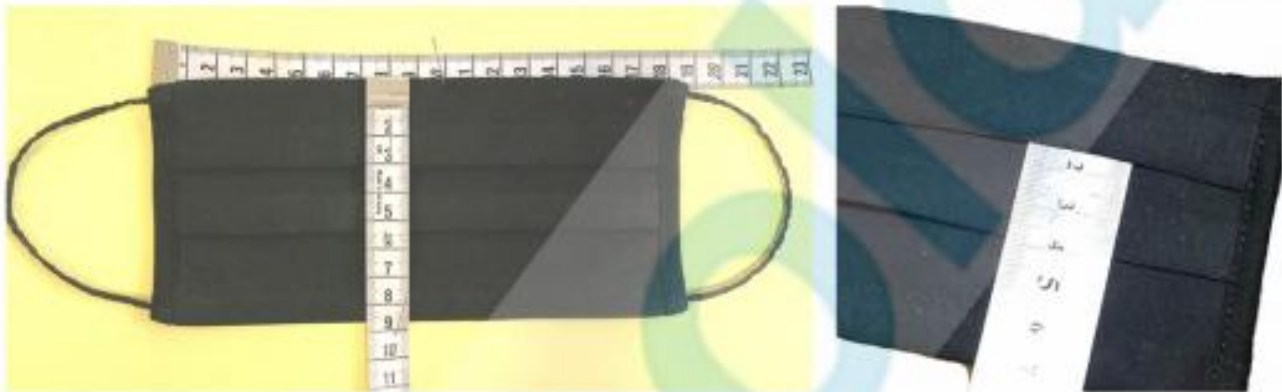

Rimoldi

MADE IN ITALY

GUIDE PER DARE UNO STILE ORIGINALE ALLE TUE MASCHERINE FOLDERS TO GIVE AN ORIGINAL STYLE TO YOUR MASKS

GS 20 H-9145 (180/185X85)

GS 20 H-9146 (205X94)